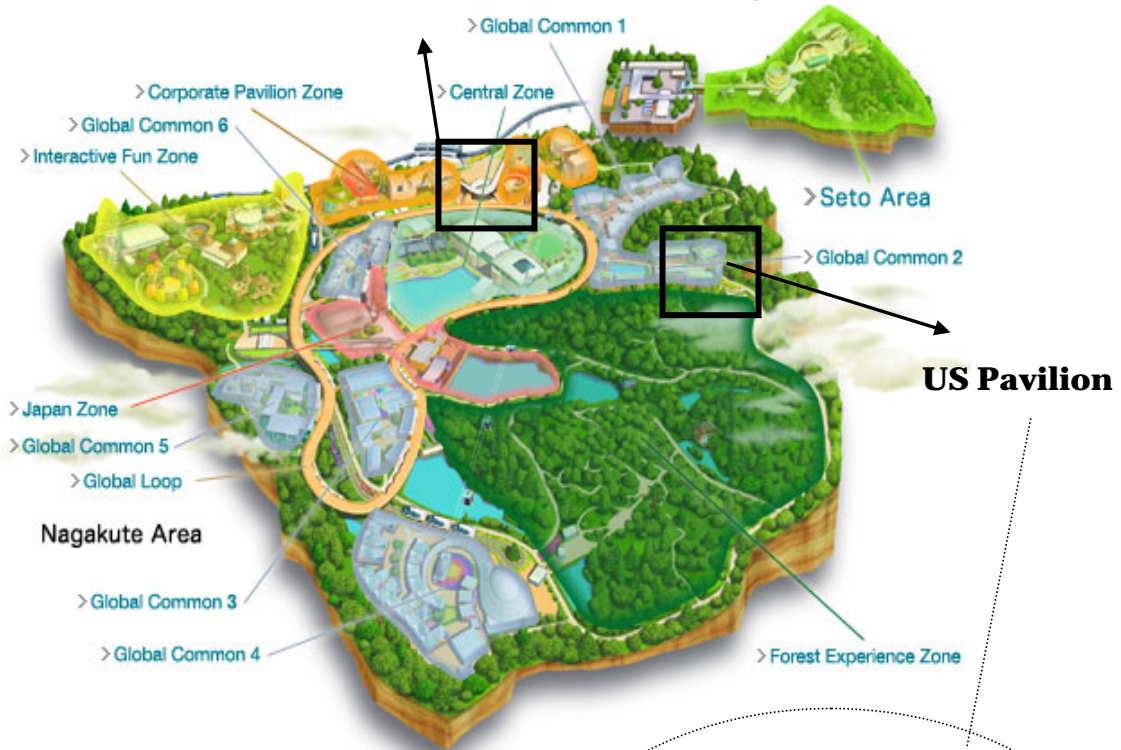

Welcome to the US Pavilion

World Expo 2005, Aichi Japan

North Gate/Linimo Banpaku Kaijo Station

Directions from the North Gate/Linimo:
Exit the Linimo at Banpaku Kaijo Station and enter the Expo site through the North Gate. Turn left on the Global Loop. After passing Global Common 1, follow the ramp off of the Global Loop and into Global Common 2. The US Pavilion is situated at the back of Global Common 2.